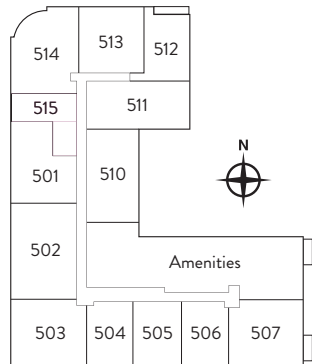

**C
A
S
T** **I
R
O
N**
LOFTS

STUDIO / DEN
885 SF
15

Floor 5-7

This plan is an artist's rendering for illustrative purposes only and may not be to scale. All dimensions and distances are approximate. Actual product and specifications may vary in dimension or detail. Please see a representative for details.