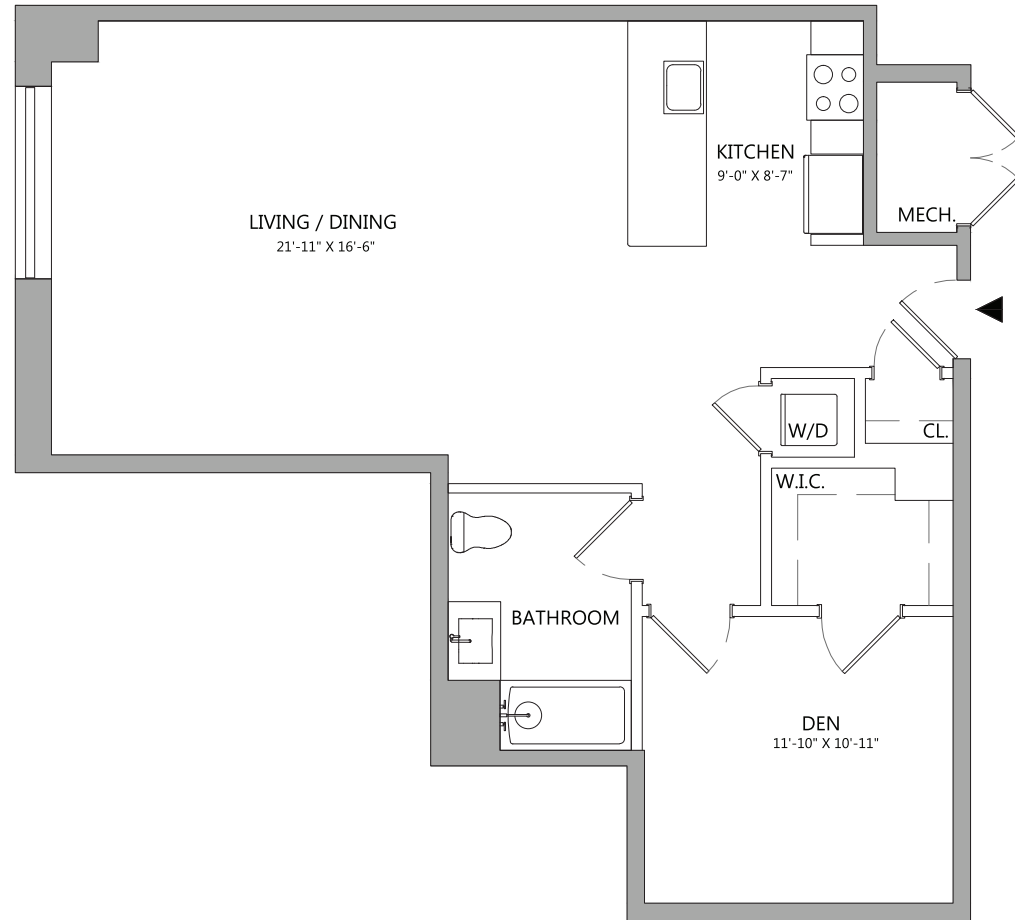

**C
A
S
T** **I
R
O
N**
LOFTS

STUDIO / DEN
885 SF
15

Floor 5-7

This plan is an artist's rendering for illustrative purposes only and may not be to scale. All dimensions and distances are approximate. Actual product and specifications may vary in dimension or detail. Please see a representative for details.