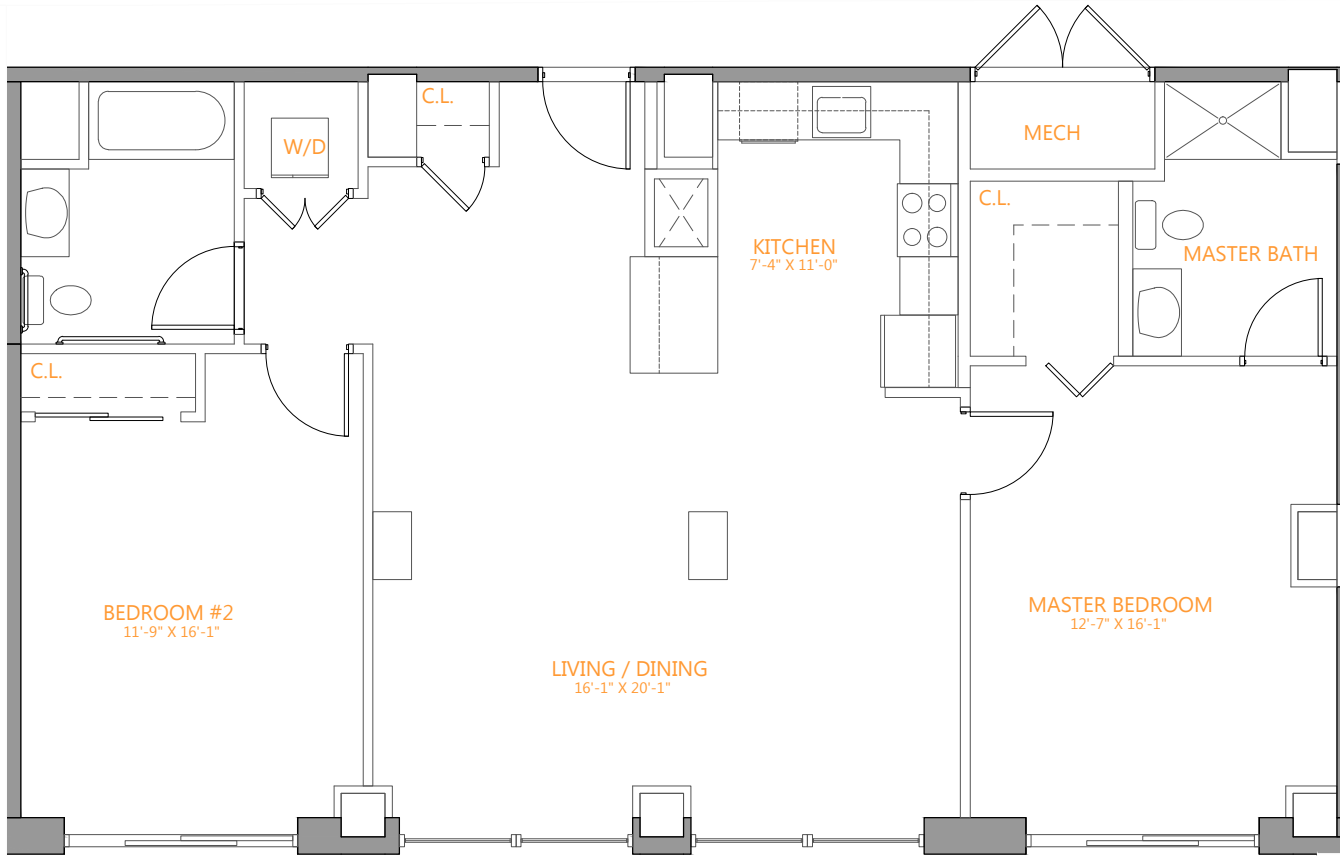

7J

2 BED | 2 BATH | 1223 SF
CAST IRON LOFTS
837 JERSEY AVENUE
JERSEY CITY, NJ

COMMENTS:
