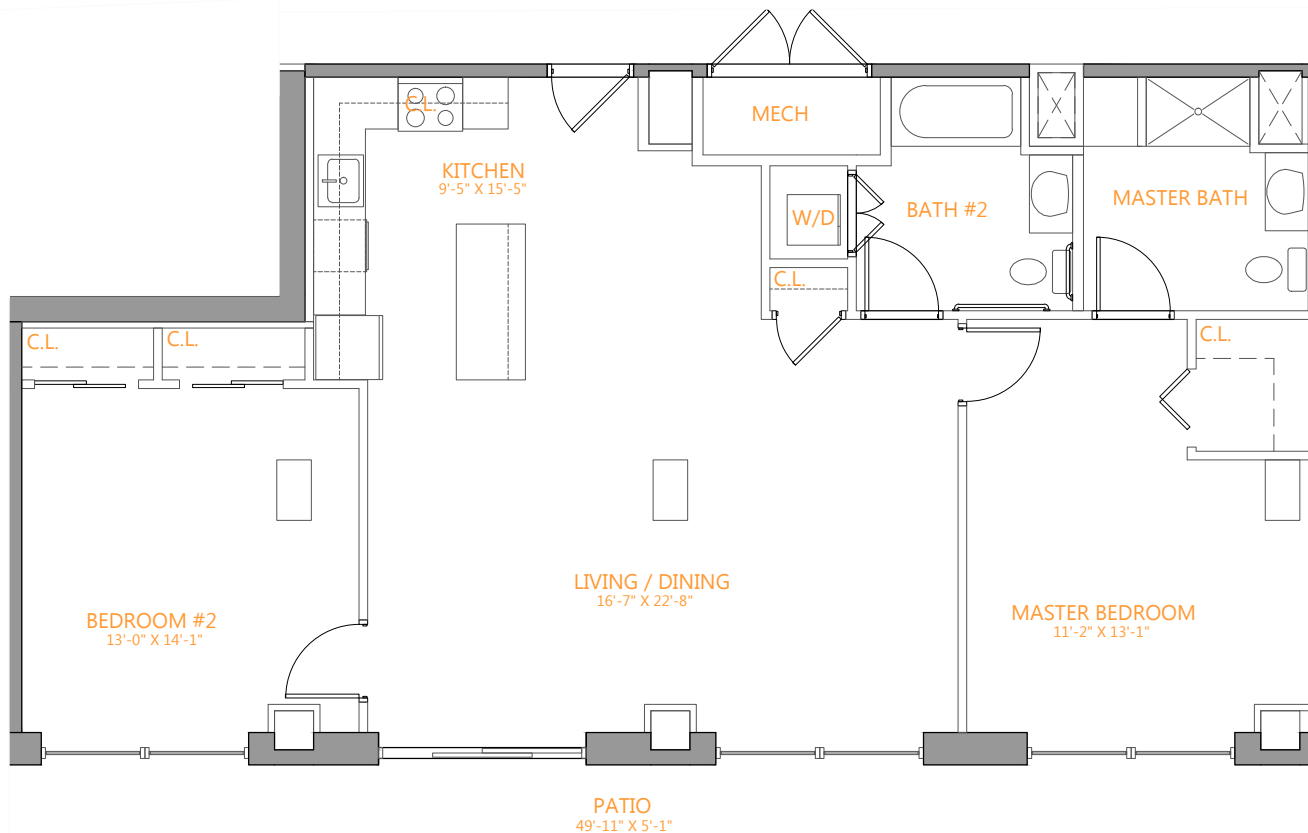

7K

2 BED | 2 BATH | 1245 SF

CAST IRON LOFTS

837 JERSEY AVENUE

JERSEY CITY, NJ

17TH STREET

18TH STREET

JERSEY AVE