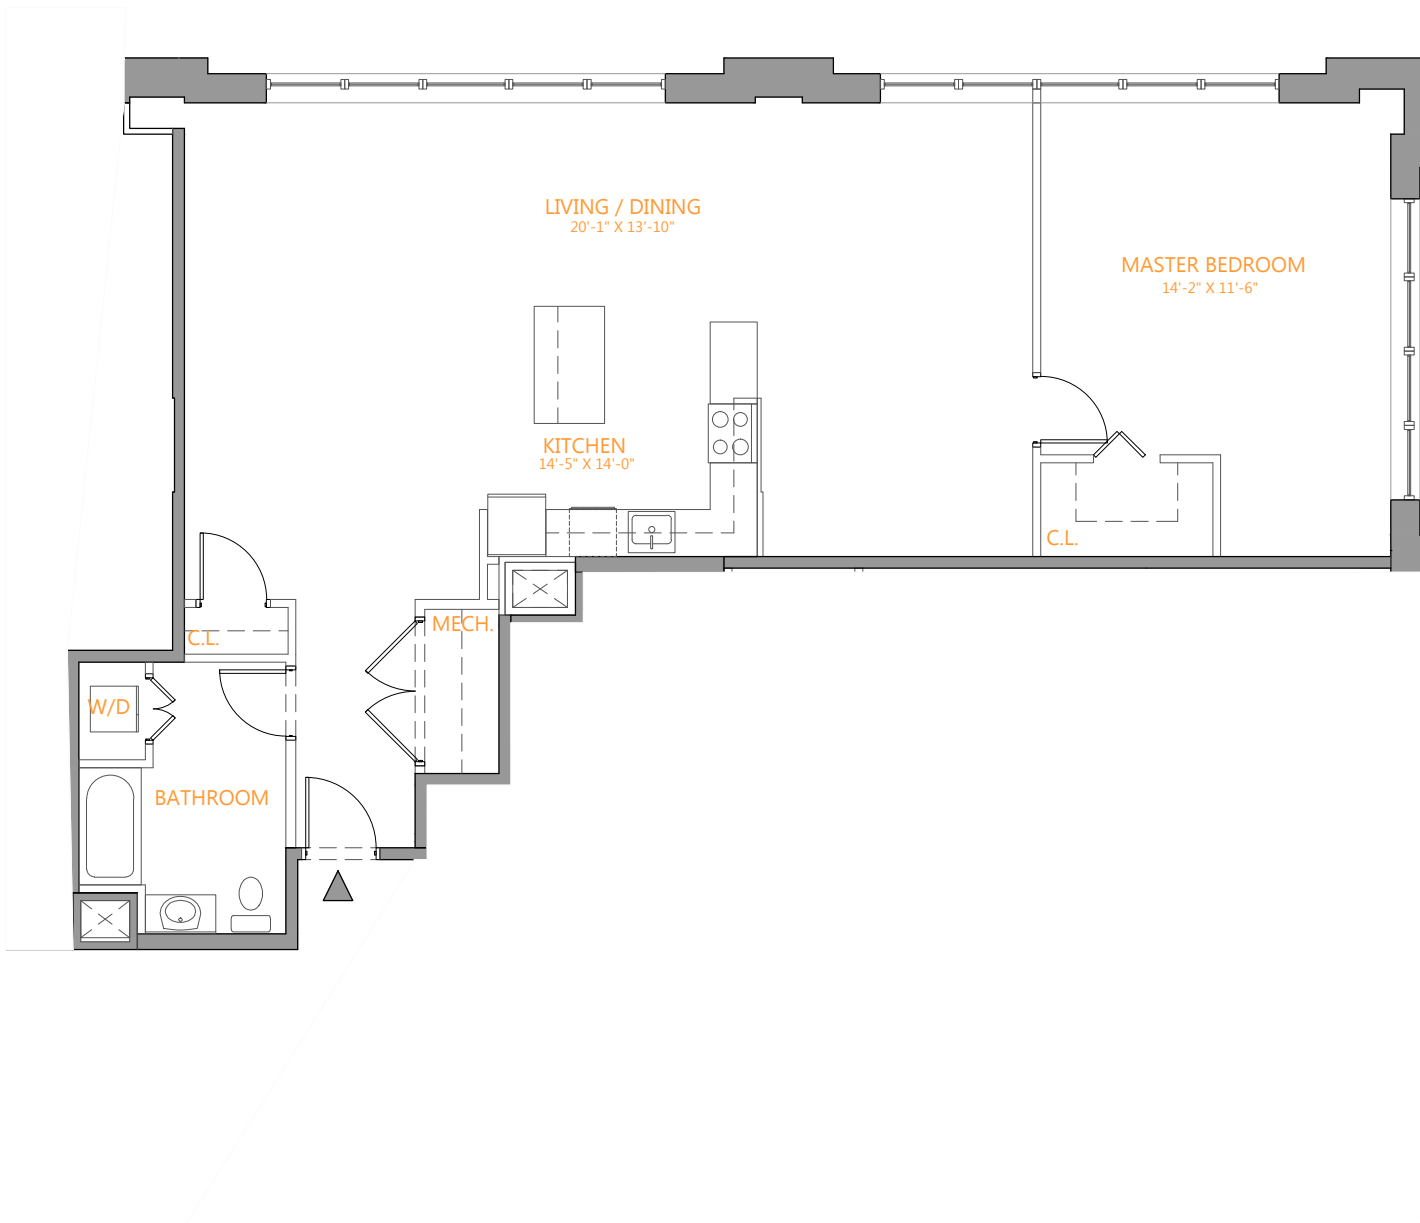

4B

1 BED | 1 BATH | 1348 SF

CAST IRON LOFTS

837 JERSEY AVENUE

JERSEY CITY, NJ

17TH STREET

18TH STREET

JERSEY AVE