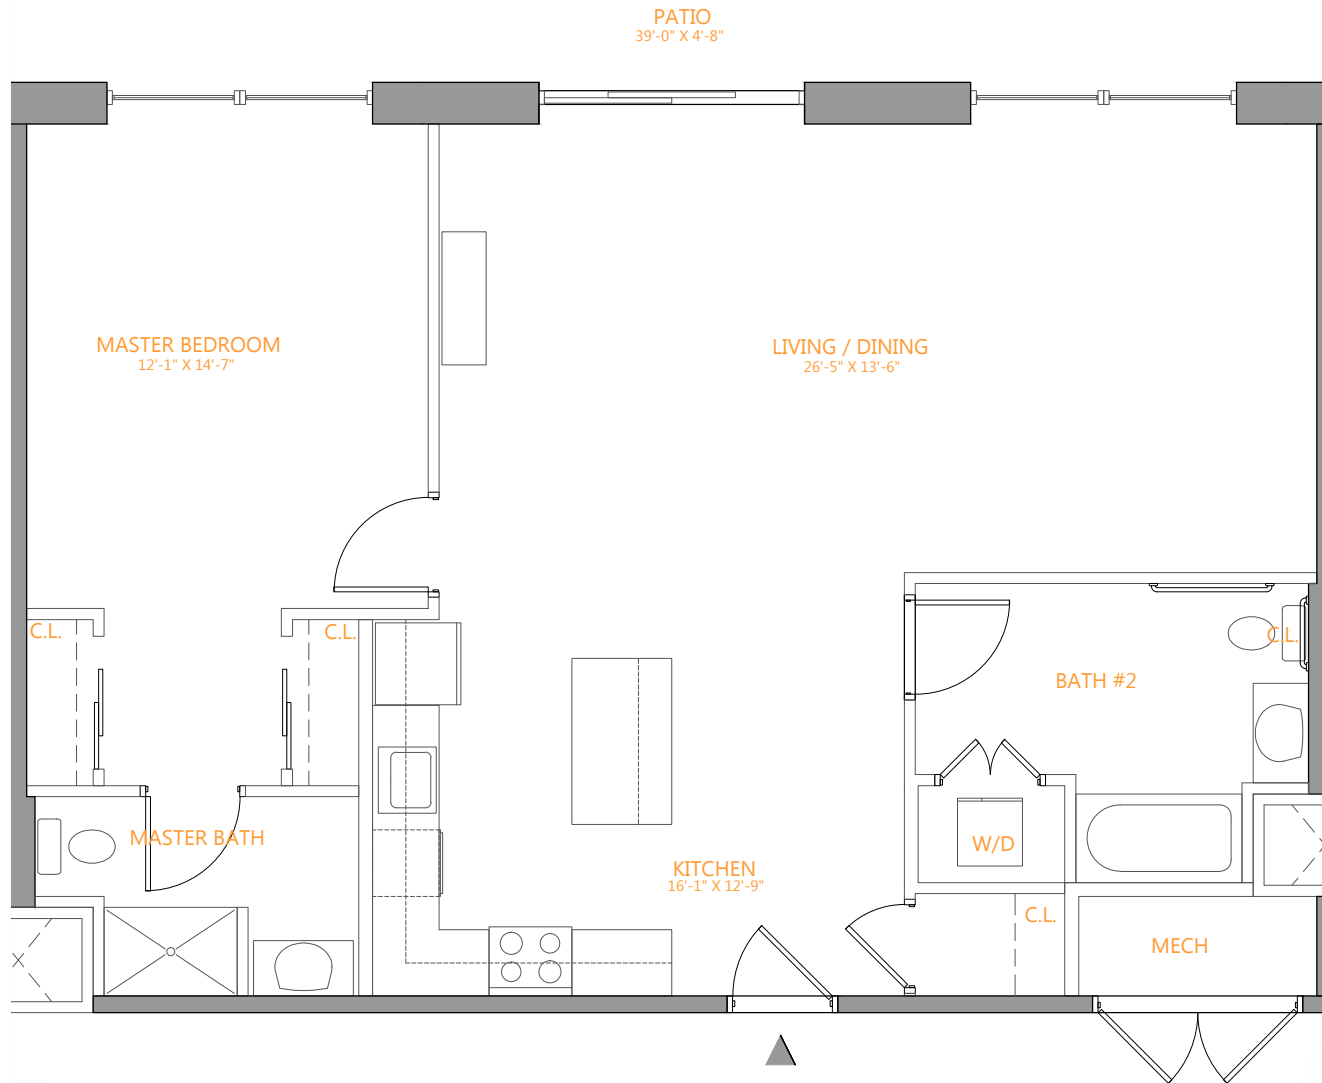

70

1 BED | 2 BATH | 1092 SF
CAST IRON LOFTS
837 JERSEY AVENUE
JERSEY CITY, NJ

COMMENTS:
