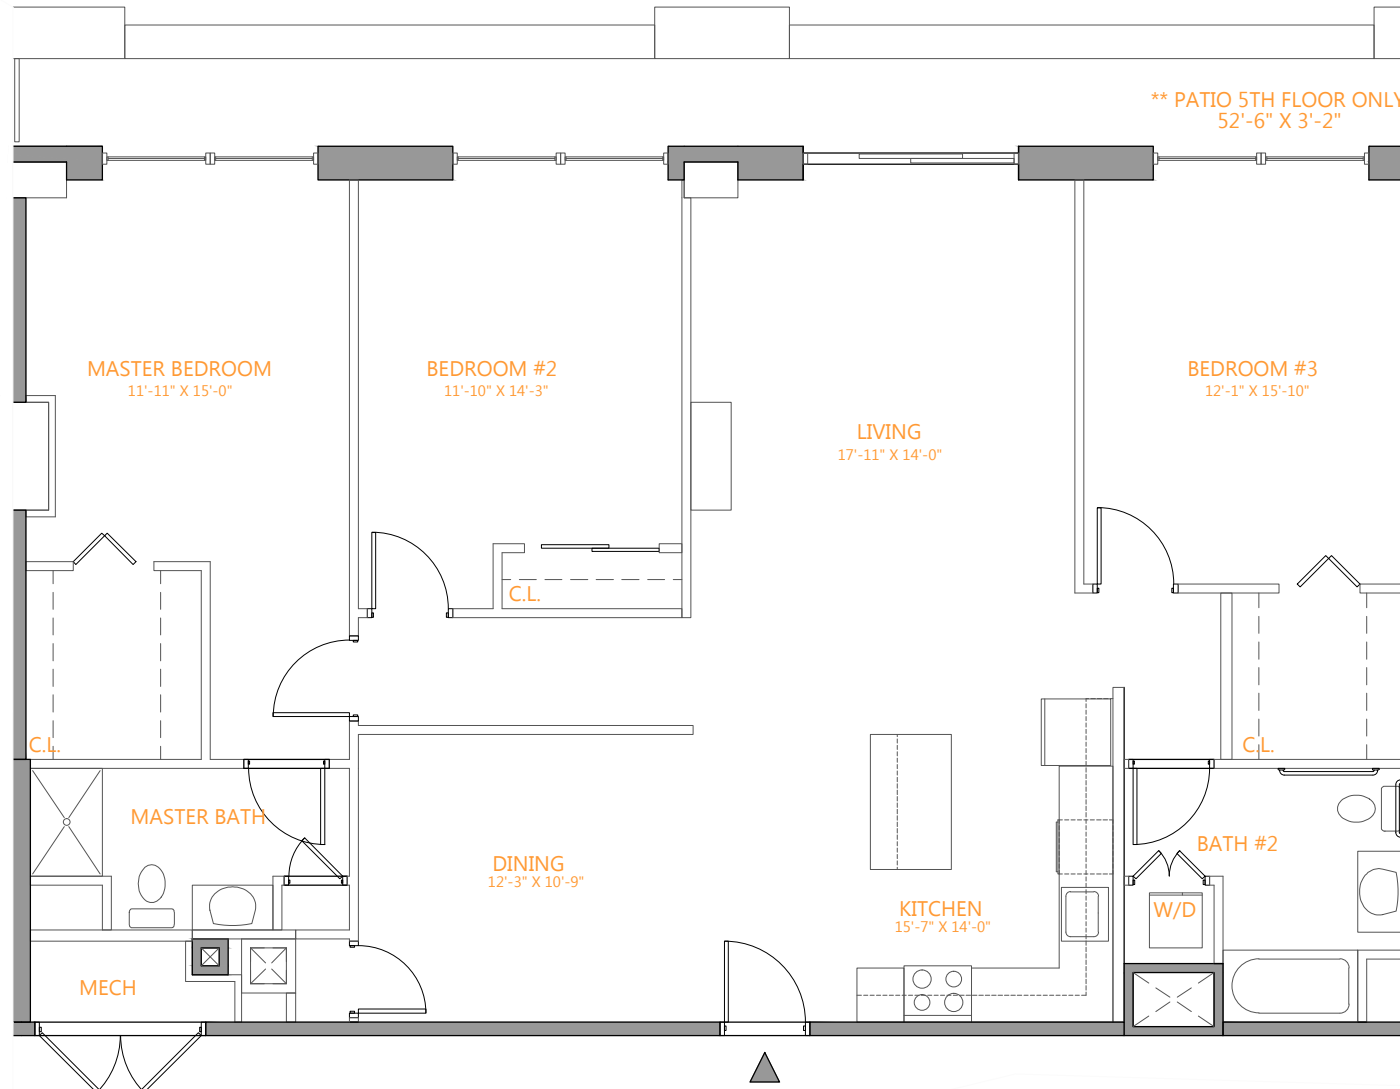

5-PH

A

3 BED | 2 BATH | 1725 SF
CAST IRON LOFTS

837 JERSEY AVENUE
JERSEY CITY, NJ

** PATIO 5TH FLOOR ONLY
52'-6" X 3'-2"

17TH STREET

18TH STREET

JERSEY AVE