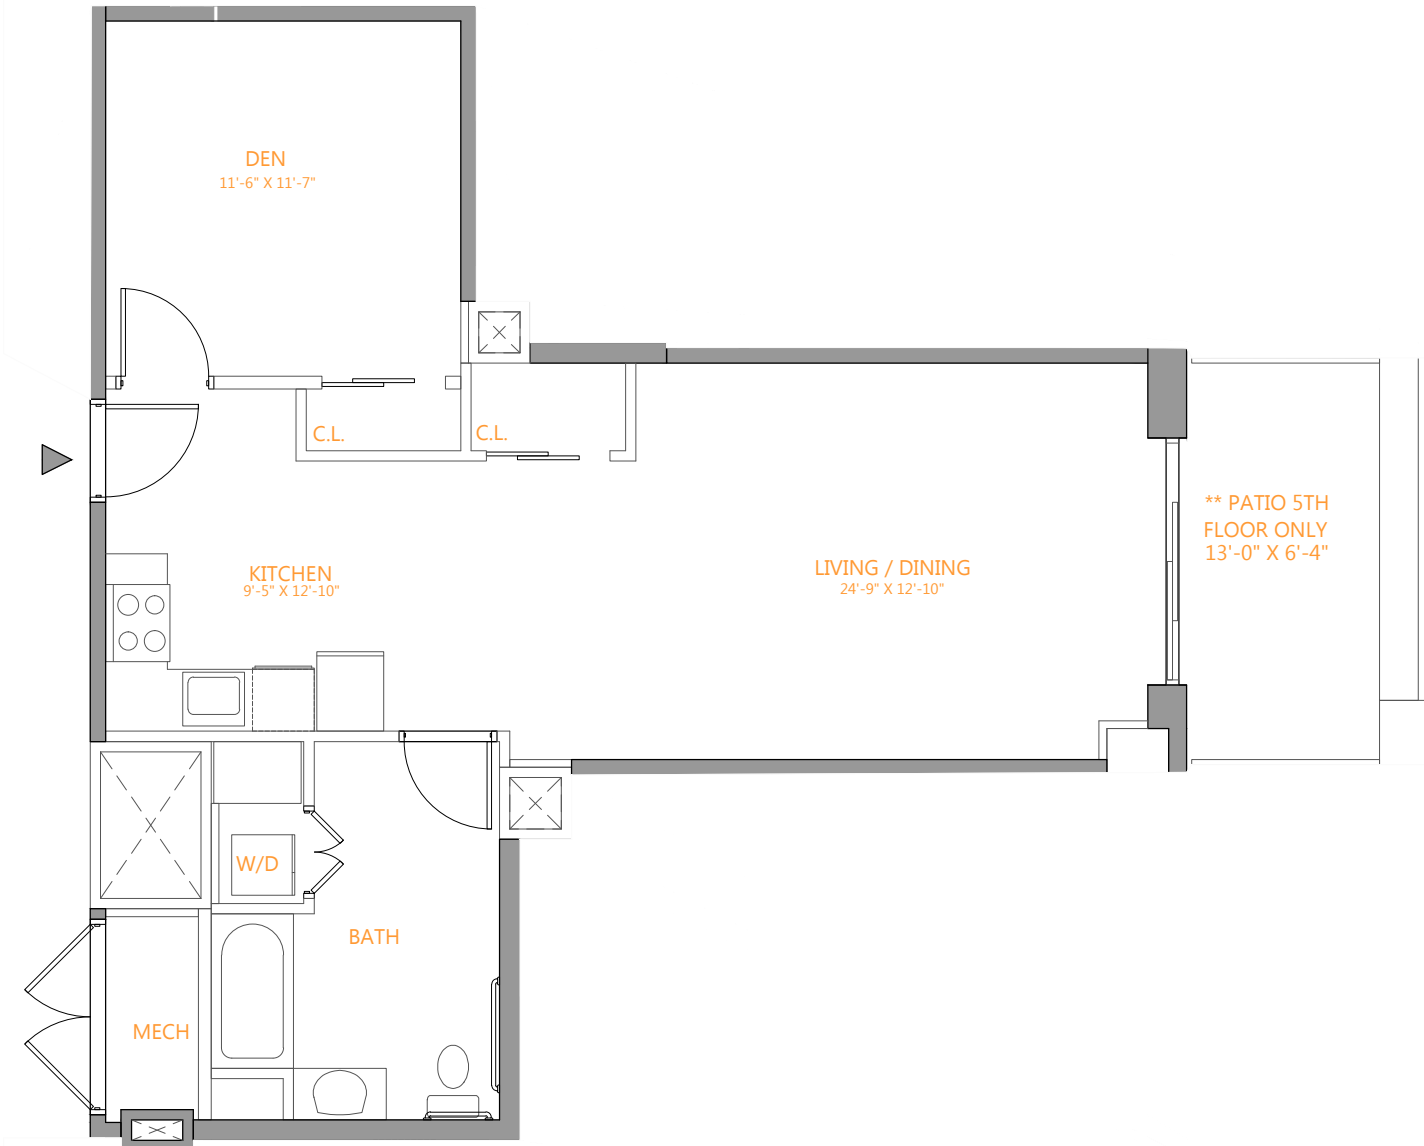

5-PH **D**
STUDIO+ | 1 BATH | 760 SF
CAST IRON LOFTS
 837 JERSEY AVENUE
 JERSEY CITY, NJ

COMMENTS:
