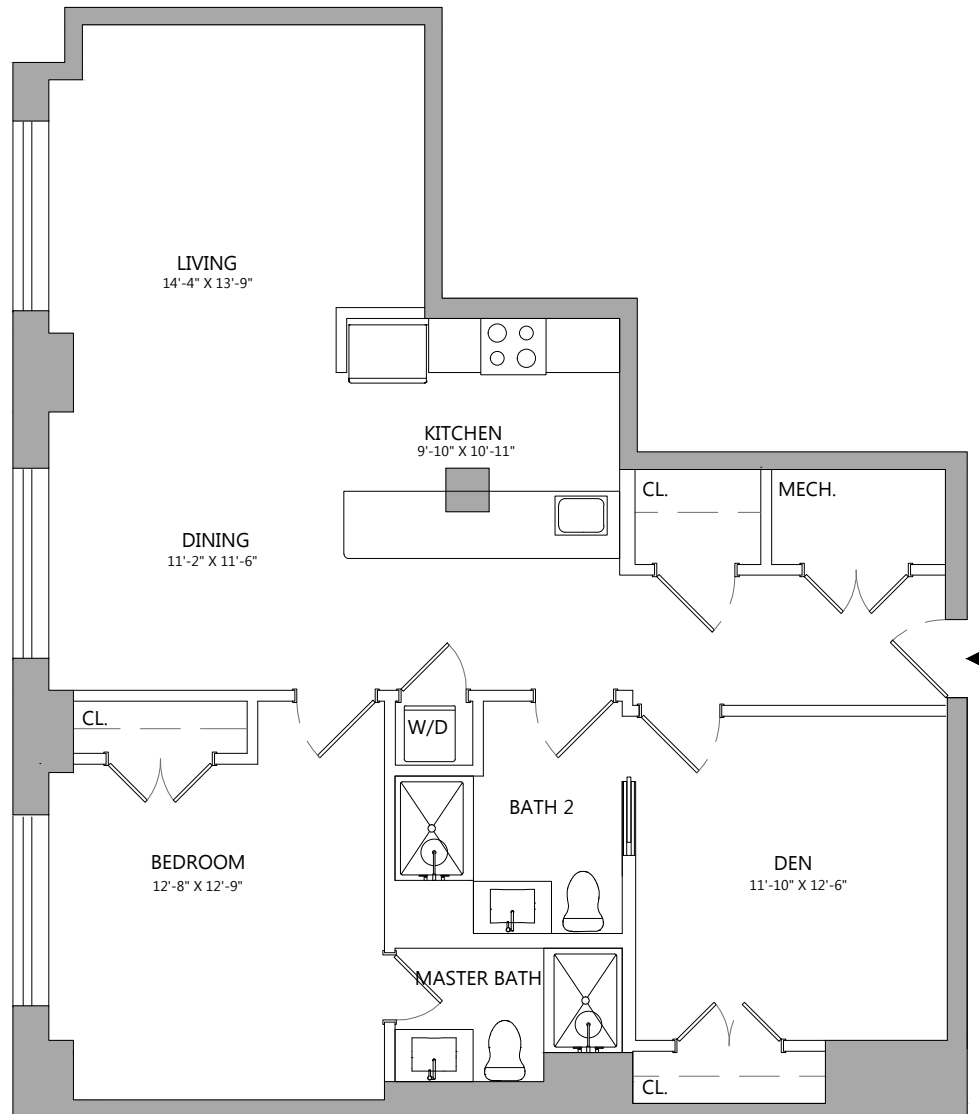

# 01

**1 BED+DEN | 2 BATH | 1155 SF**

FLOORS: 5-7  
I25DE

SOHO WEST  
**CAST IRON  
LOFTS**  
COLLECTION

300 COLES STREET | JERSEY CITY | NJ 07310

ALL DIMENSIONS ARE APPROXIMATE & SUBJECT TO NORMAL CONSTRUCTION VARIANCES & TOLERANCES. DIMENSIONS ARE MAXIMUM OVERALL, SUBTRACT CUTOUTS. WE RESERVE THE RIGHT TO MAKE CHANGES DUE TO UNFORESEEN CONDITIONS. AREA CALCULATIONS ARE TAKEN FROM THE CENTERLINE OF DEMISING WALLS & INTERIOR FACE OF ALL EXTERIOR WALLS.