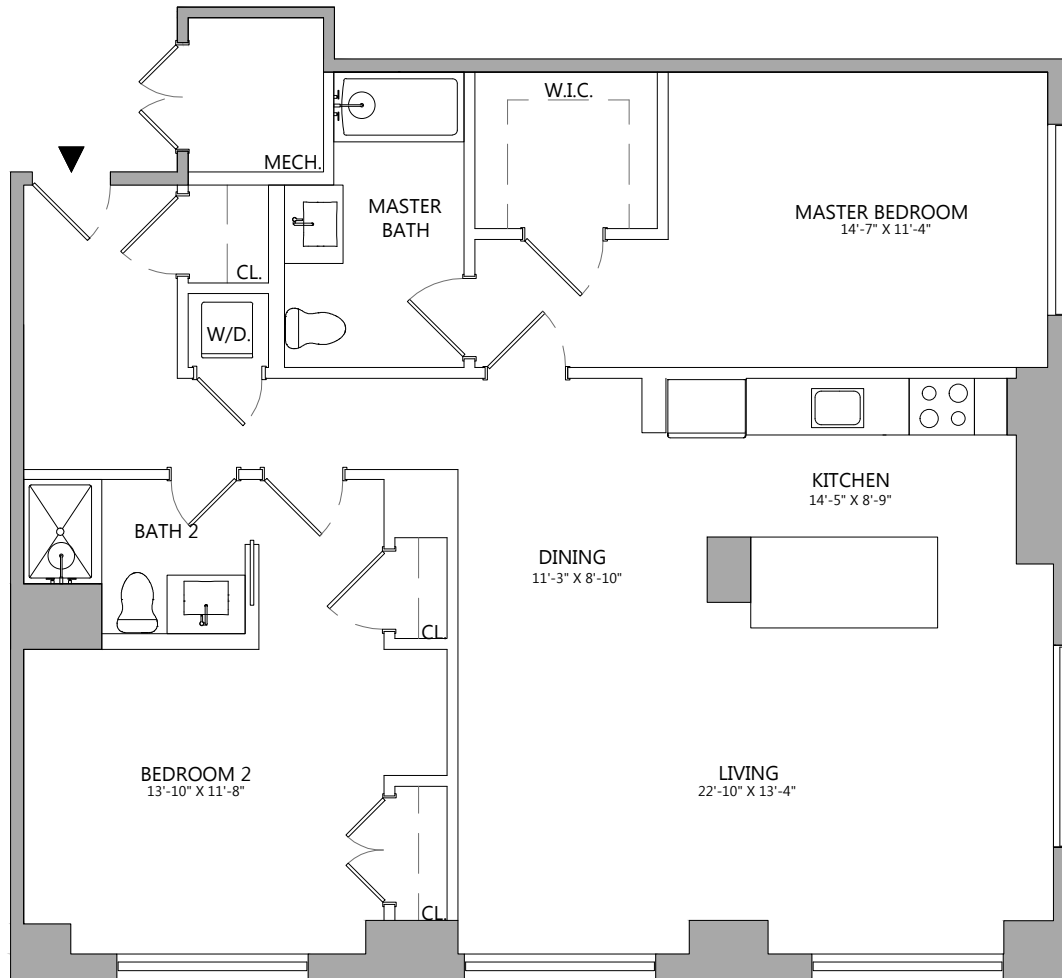

07

2 BED | 2 BATH | 1325 SF

FLOORS: 6
L25BZ

SOHO WEST
**CAST IRON
LOFTS**
COLLECTION

300 COLES STREET | JERSEY CITY | NJ 07310

ALL DIMENSIONS ARE APPROXIMATE & SUBJECT TO NORMAL CONSTRUCTION VARIANCES & TOLERANCES. DIMENSIONS ARE MAXIMUM OVERALL, SUBTRACT CUTOUTS. WE RESERVE THE RIGHT TO MAKE CHANGES DUE TO UNFORESEEN CONDITIONS. AREA CALCULATIONS ARE TAKEN FROM THE CENTERLINE OF DEMISING WALLS & INTERIOR FACE OF ALL EXTERIOR WALLS.