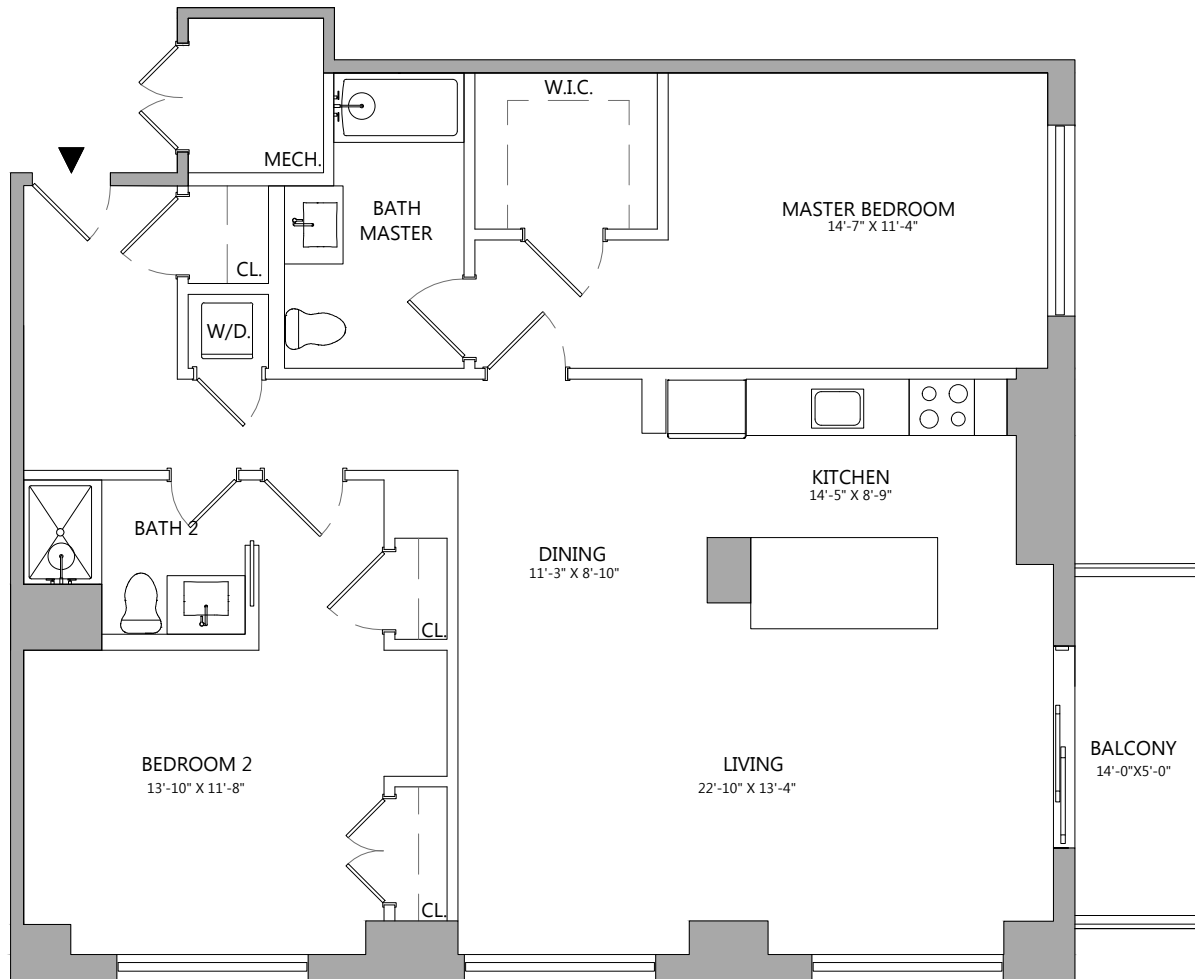

07

2 BED | 2 BATH | 1325 SF

FLOORS: 7-PH
L02BZ

SOHO WEST
**CAST IRON
LOFTS**
COLLECTION

300 COLES STREET | JERSEY CITY | NJ 07310

ALL DIMENSIONS ARE APPROXIMATE & SUBJECT TO NORMAL CONSTRUCTION VARIANCES & TOLERANCES. DIMENSIONS ARE MAXIMUM OVERALL, SUBTRACT CUTOUTS. WE RESERVE THE RIGHT TO MAKE CHANGES DUE TO UNFORESEEN CONDITIONS. AREA CALCULATIONS ARE TAKEN FROM THE CENTERLINE OF DEMISING WALLS & INTERIOR FACE OF ALL EXTERIOR WALLS.