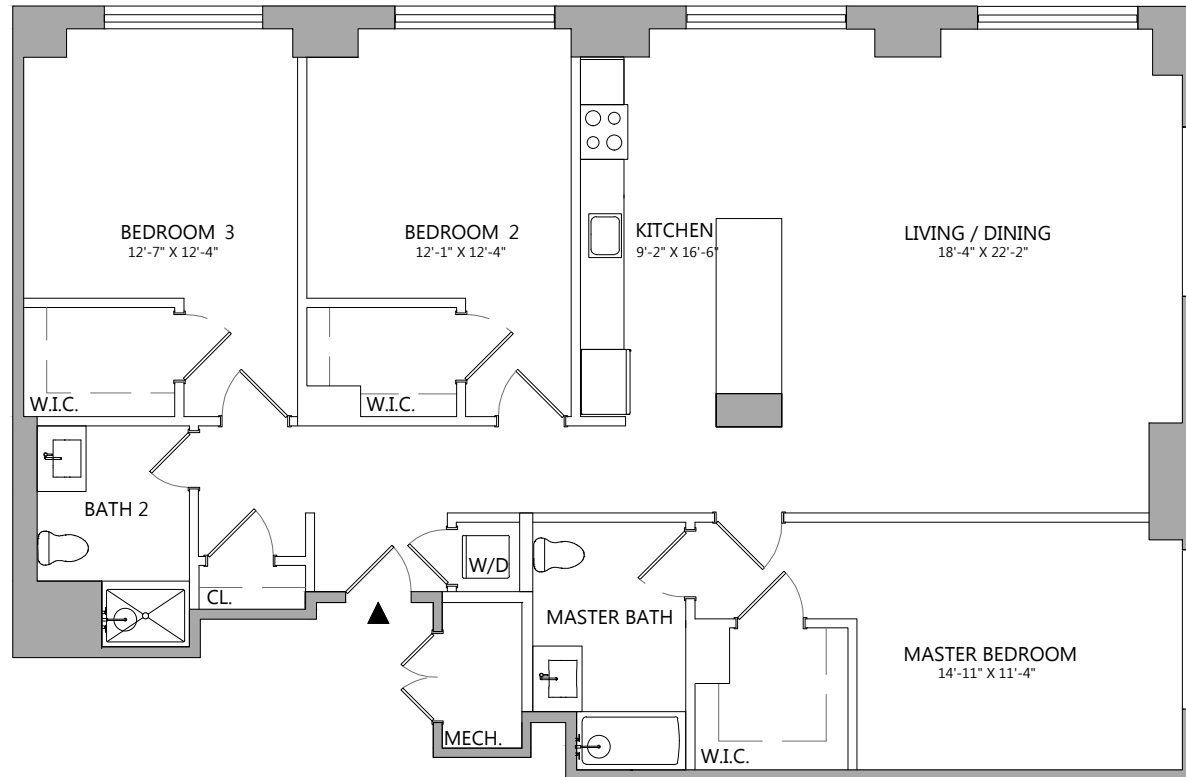

# 08

3 BED | 2 BATH | 1665 SF

FLOORS: 6  
O20DK

17TH STREET