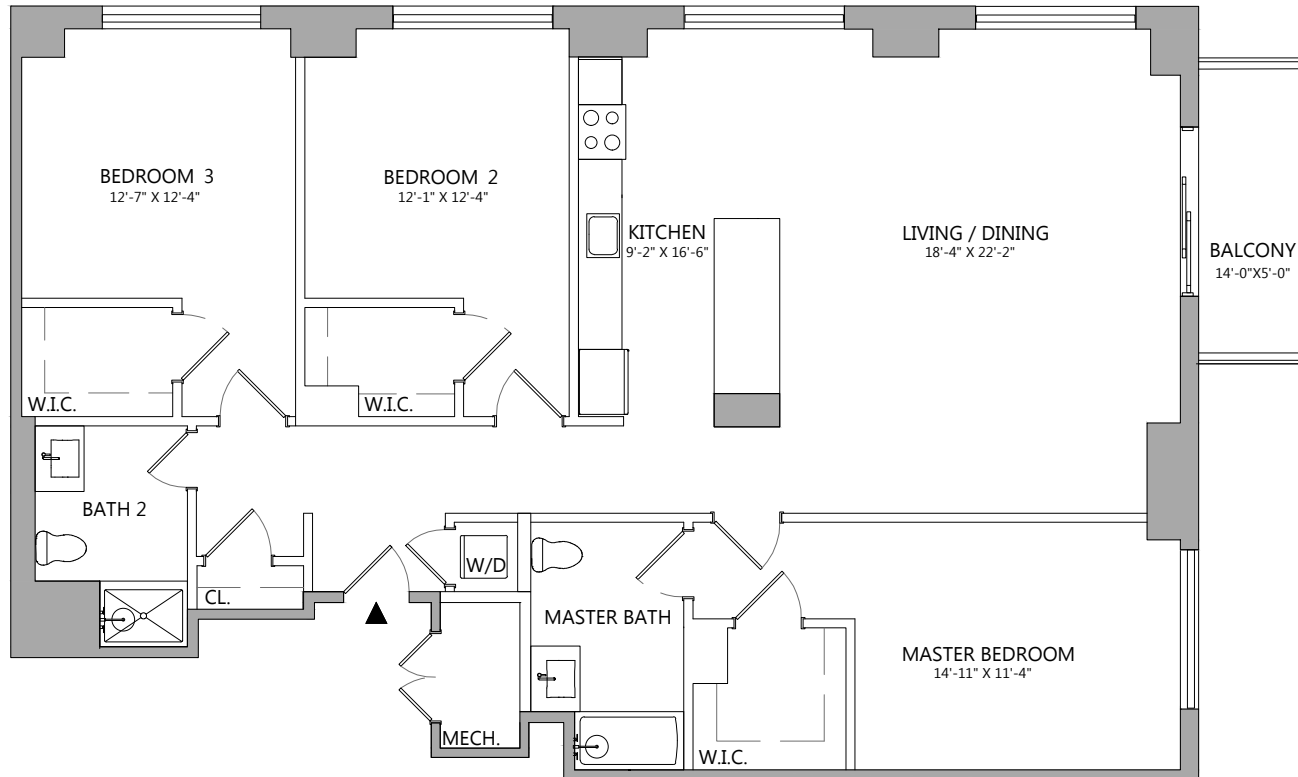

08

3 BED | 2 BATH | 1665 SF
FLOORS: 7-PH
O28DK

SOHO WEST
**CAST IRON
LOFTS**
COLLECTION

300 COLES STREET | JERSEY CITY | NJ 07310

ALL DIMENSIONS ARE APPROXIMATE & SUBJECT TO NORMAL CONSTRUCTION VARIANCES & TOLERANCES. DIMENSIONS ARE MAXIMUM OVERALL, SUBTRACT CUTOUTS. WE RESERVE THE RIGHT TO MAKE CHANGES DUE TO UNFORESEEN CONDITIONS. AREA CALCULATIONS ARE TAKEN FROM THE CENTERLINE OF DEMISING WALLS & INTERIOR FACE OF ALL EXTERIOR WALLS.