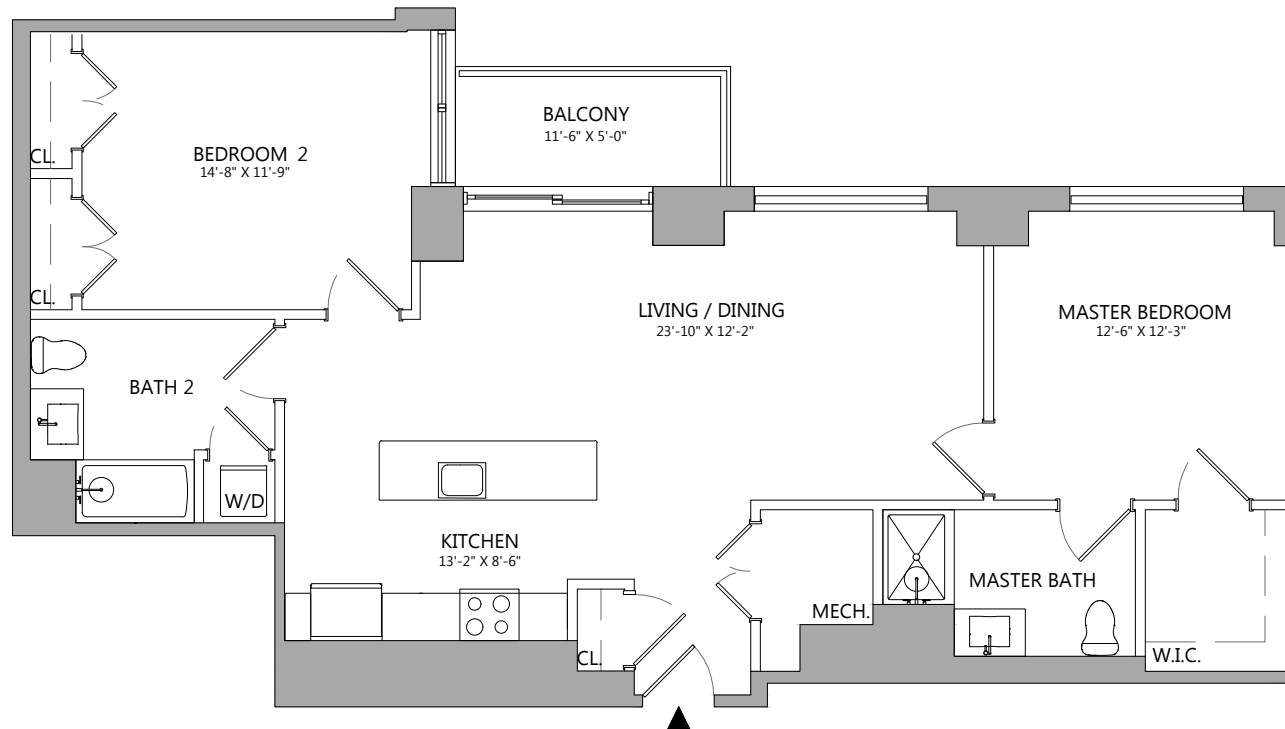

09

2 BED | 2 BATH | 1120 SF

FLOORS: 7-PH
L28DC

SOHO WEST CAST IRON LOFTS COLLECTION

300 COLES STREET | JERSEY CITY | NJ 07310

ALL DIMENSIONS ARE APPROXIMATE & SUBJECT TO NORMAL CONSTRUCTION VARIANCES & TOLERANCES. DIMENSIONS ARE MAXIMUM OVERALL, SUBTRACT CUTOUTS. WE RESERVE THE RIGHT TO MAKE CHANGES DUE TO UNFORESEEN CONDITIONS. AREA CALCULATIONS ARE TAKEN FROM THE CENTERLINE OF DEMISING WALLS & INTERIOR FACE OF ALL EXTERIOR WALLS.