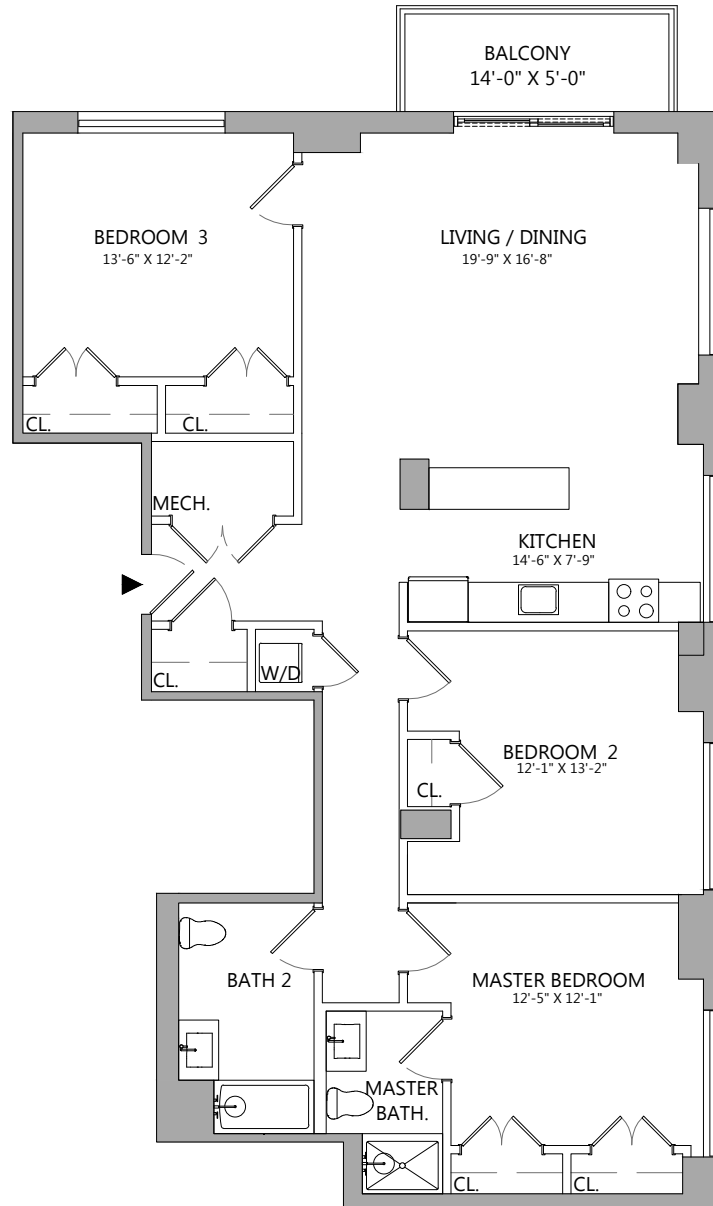

# 10

**3 BED | 2 BATH | 1435 SF**

FLOORS: 9-PH  
L28DM

SOHO WEST  
**CAST IRON  
LOFTS**  
COLLECTION

300 COLES STREET | JERSEY CITY | NJ 07310

ALL DIMENSIONS ARE APPROXIMATE & SUBJECT TO NORMAL CONSTRUCTION VARIANCES & TOLERANCES. DIMENSIONS ARE MAXIMUM OVERALL, SUBTRACT CUTOUTS. WE RESERVE THE RIGHT TO MAKE CHANGES DUE TO UNFORESEEN CONDITIONS. AREA CALCULATIONS ARE TAKEN FROM THE CENTERLINE OF DEMISING WALLS & INTERIOR FACE OF ALL EXTERIOR WALLS. 