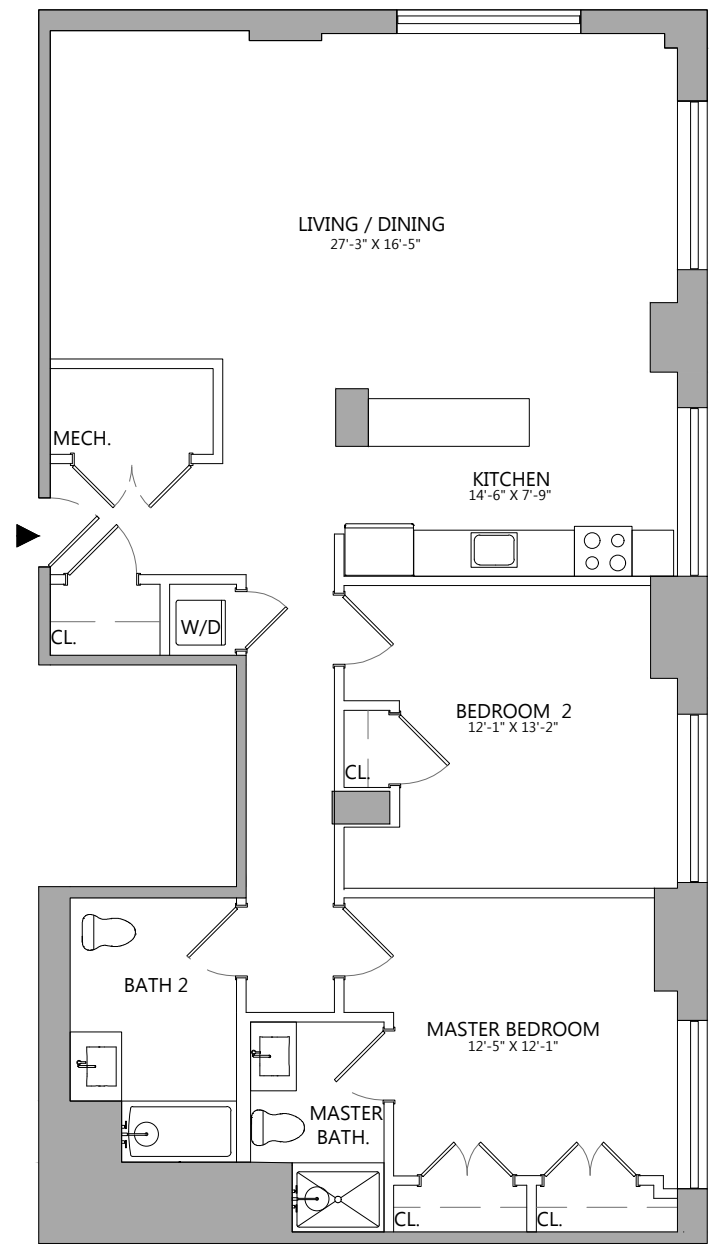

10

2 BED | 2 BATH | 1370 SF
FLOORS: 8
L20DG

SOHO WEST CAST IRON LOFTS COLLECTION

300 COLES STREET | JERSEY CITY | NJ 07310

COMMENTS:

_____

_____

_____

_____

_____