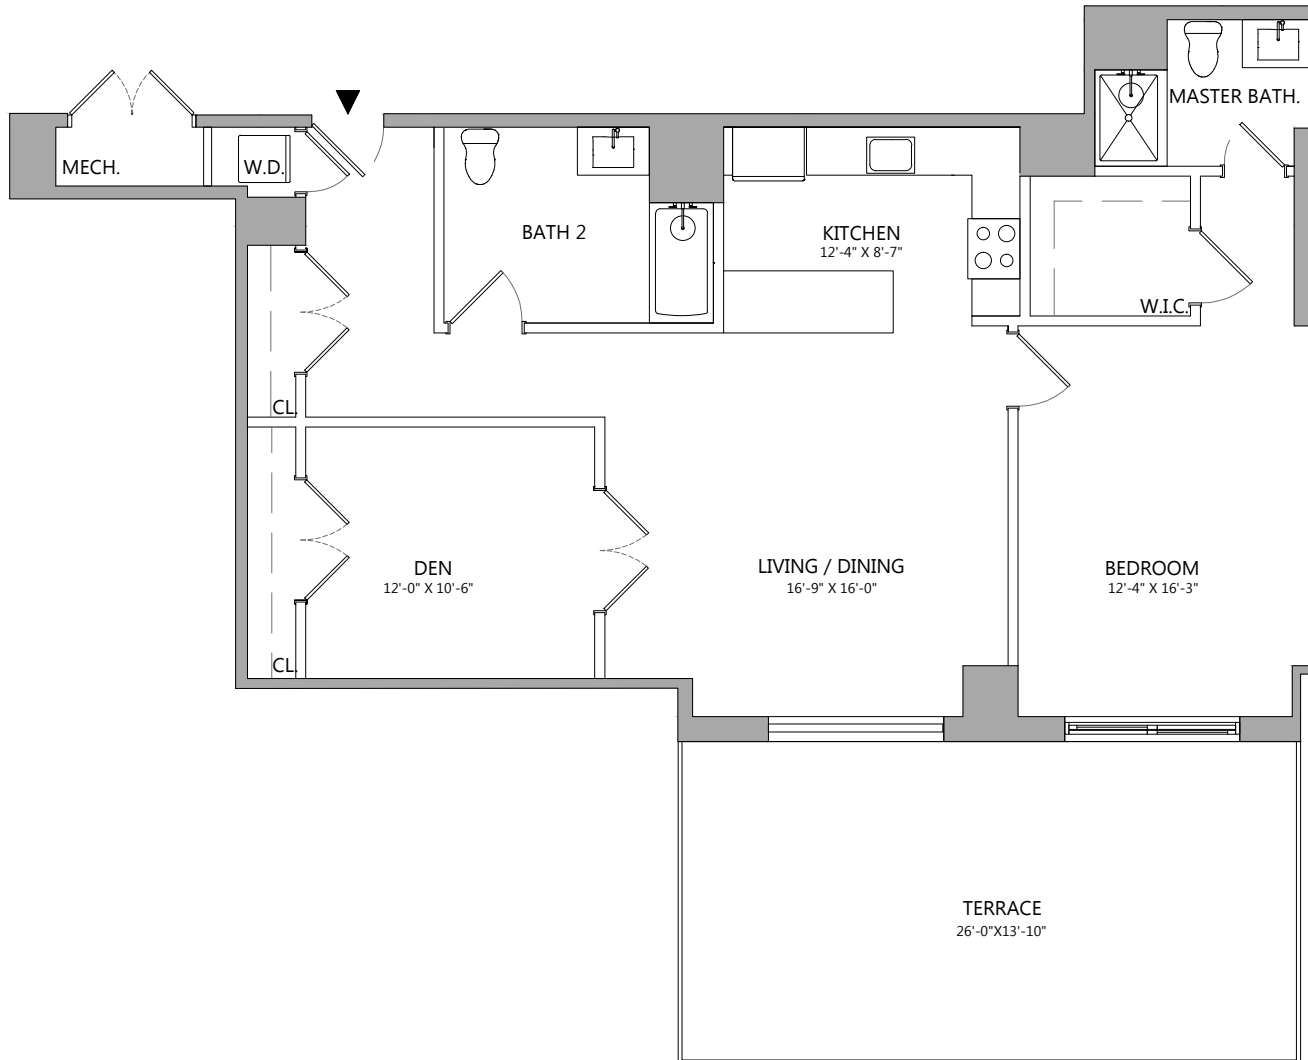

11

1 BED+DEN | 2 BATH | 1155 SF

FLOORS: 5
I05DE

SOHO WEST
**CAST IRON
LOFTS**
COLLECTION

300 COLES STREET | JERSEY CITY | NJ 07310

COMMENTS: