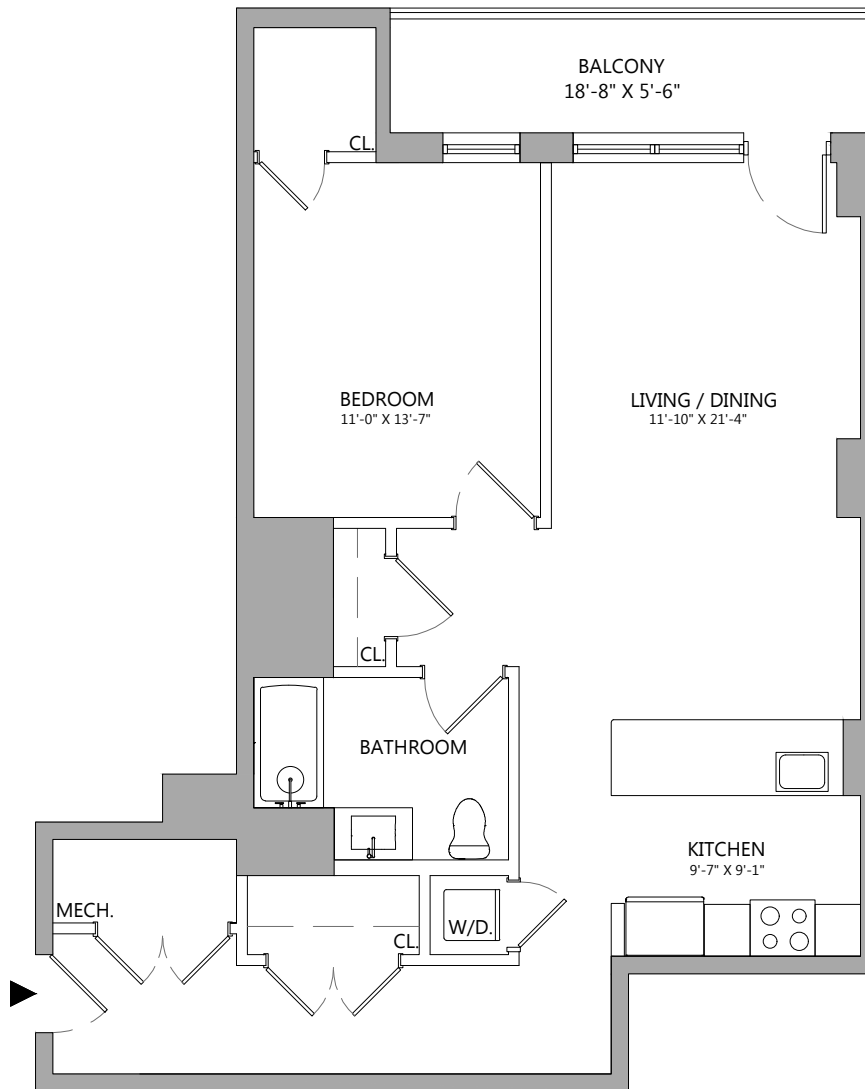

# 12

1 BED | 1 BATH | 890 SF

FLOORS: 5-7

C04DB

COLES STREET

17TH STREET

SOHO WEST  
**CAST IRON  
LOFTS**  
COLLECTION

300 COLES STREET | JERSEY CITY | NJ 07310

ALL DIMENSIONS ARE APPROXIMATE & SUBJECT TO NORMAL CONSTRUCTION VARIANCES & TOLERANCES. DIMENSIONS ARE MAXIMUM OVERALL, SUBTRACT CUTOUTS. WE RESERVE THE RIGHT TO MAKE CHANGES DUE TO UNFORESEEN CONDITIONS. AREA CALCULATIONS ARE TAKEN FROM THE CENTERLINE OF DEMISING WALLS & INTERIOR FACE OF ALL EXTERIOR WALLS.