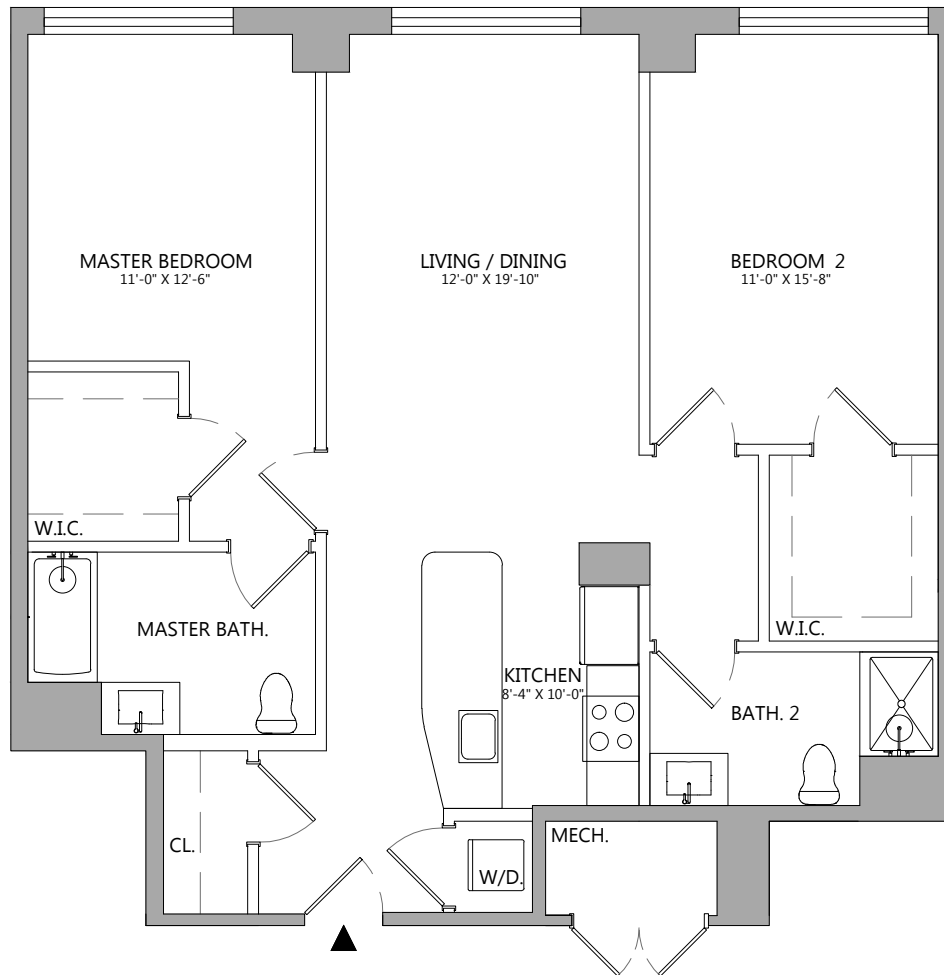

13

2 BED | 2 BATH | 1135 SF

FLOORS: 5-7
L25BG

SOHO WEST CAST IRON LOFTS COLLECTION

300 COLES STREET | JERSEY CITY | NJ 07310

ALL DIMENSIONS ARE APPROXIMATE & SUBJECT TO NORMAL CONSTRUCTION VARIANCES & TOLERANCES. DIMENSIONS ARE MAXIMUM OVERALL, SUBTRACT CUTOUTS. WE RESERVE THE RIGHT TO MAKE CHANGES DUE TO UNFORESEEN CONDITIONS. AREA CALCULATIONS ARE TAKEN FROM THE CENTERLINE OF DEMISING WALLS & INTERIOR FACE OF ALL EXTERIOR WALLS.