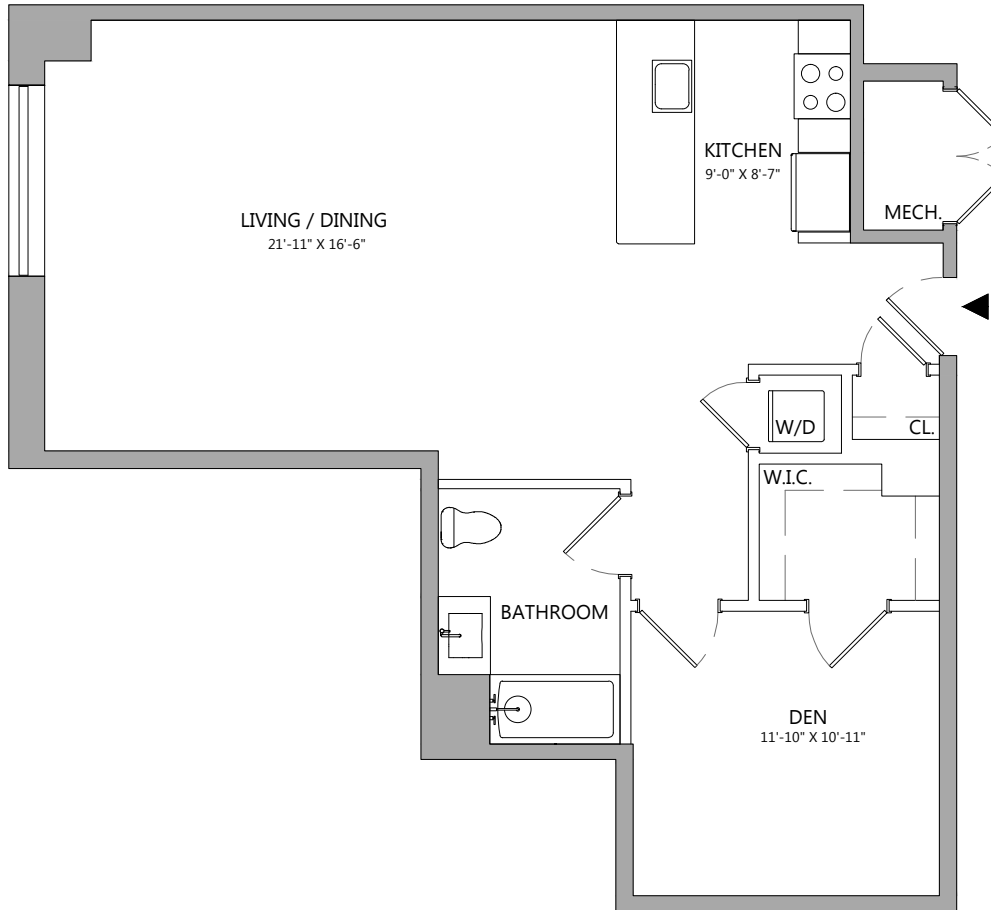

# 15

**STUDIO+DEN | 1 BATH | 885 SF**

FLOORS: 5-7  
B25VV

SOHO WEST  
**CAST IRON  
LOFTS**  
COLLECTION

300 COLES STREET | JERSEY CITY | NJ 07310

ALL DIMENSIONS ARE APPROXIMATE & SUBJECT TO NORMAL CONSTRUCTION VARIANCES & TOLERANCES. DIMENSIONS ARE MAXIMUM OVERALL. SUBTRACT CUTOUTS. WE RESERVE THE RIGHT TO MAKE CHANGES DUE TO UNFORESEEN CONDITIONS. AREA CALCULATIONS ARE TAKEN FROM THE CENTERLINE OF DEMISING WALLS & INTERIOR FACE OF ALL EXTERIOR WALLS.