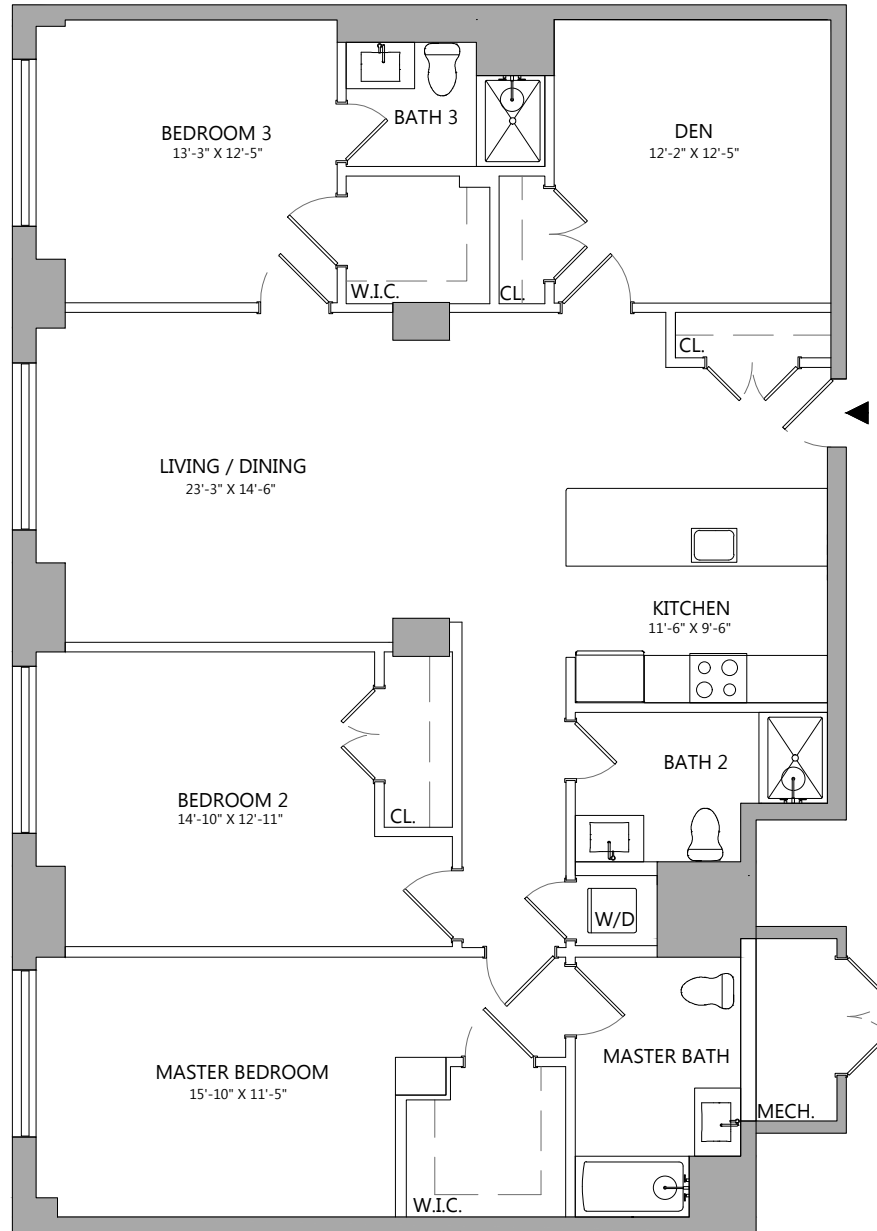

# 02

**3 BED+DEN | 3 BATH | 1835 SF**  
FLOORS: 5-PH  
R25DL

SOHO WEST  
**CAST IRON  
LOFTS**  
COLLECTION

300 COLES STREET | JERSEY CITY | NJ 07310

ALL DIMENSIONS ARE APPROXIMATE & SUBJECT TO NORMAL CONSTRUCTION VARIANCES & TOLERANCES. DIMENSIONS ARE MAXIMUM OVERALL. SUBTRACT CUTOUTS. WE RESERVE THE RIGHT TO MAKE CHANGES DUE TO UNFORESEEN CONDITIONS. AREA CALCULATIONS ARE TAKEN FROM THE CENTERLINE OF DEMISING WALLS & INTERIOR FACE OF ALL EXTERIOR WALLS.