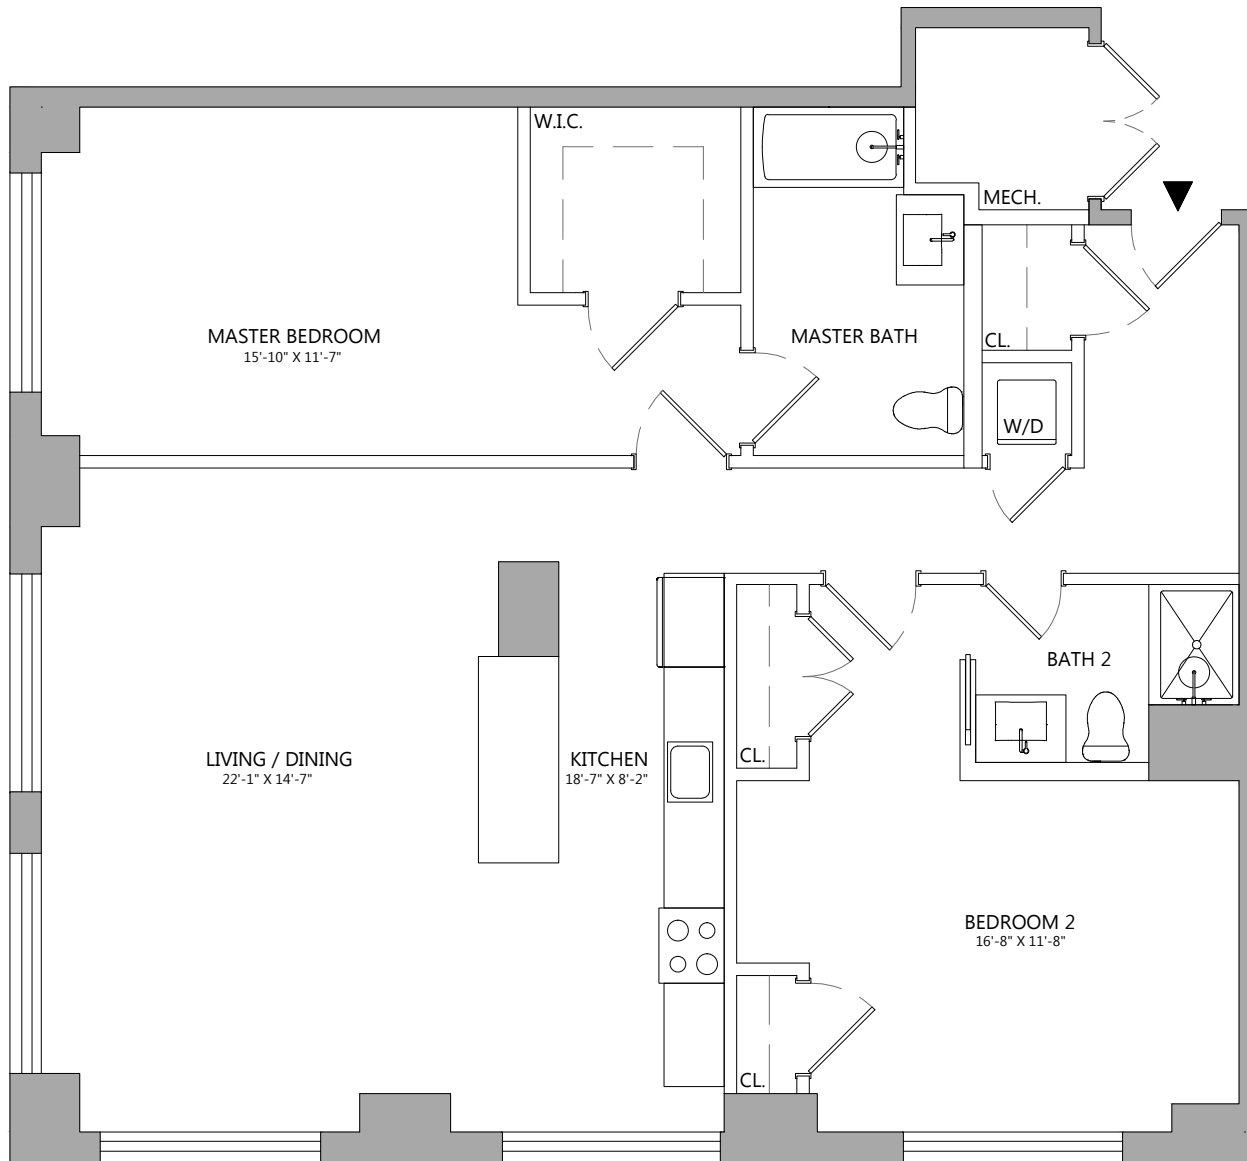

03

2 BED | 2 BATH | 1360 SF

FLOORS: 5-PH
L25DF

SOHO WEST
CAST IRON LOFTS
COLLECTION

300 COLES STREET | JERSEY CITY | NJ 07310

ALL DIMENSIONS ARE APPROXIMATE & SUBJECT TO NORMAL CONSTRUCTION VARIANCES & TOLERANCES. DIMENSIONS ARE MAXIMUM OVERALL, SUBTRACT CUTOUTS. WE RESERVE THE RIGHT TO MAKE CHANGES DUE TO UNFORESEEN CONDITIONS. AREA CALCULATIONS ARE TAKEN FROM THE CENTERLINE OF DEMISING WALLS & INTERIOR FACE OF ALL EXTERIOR WALLS.