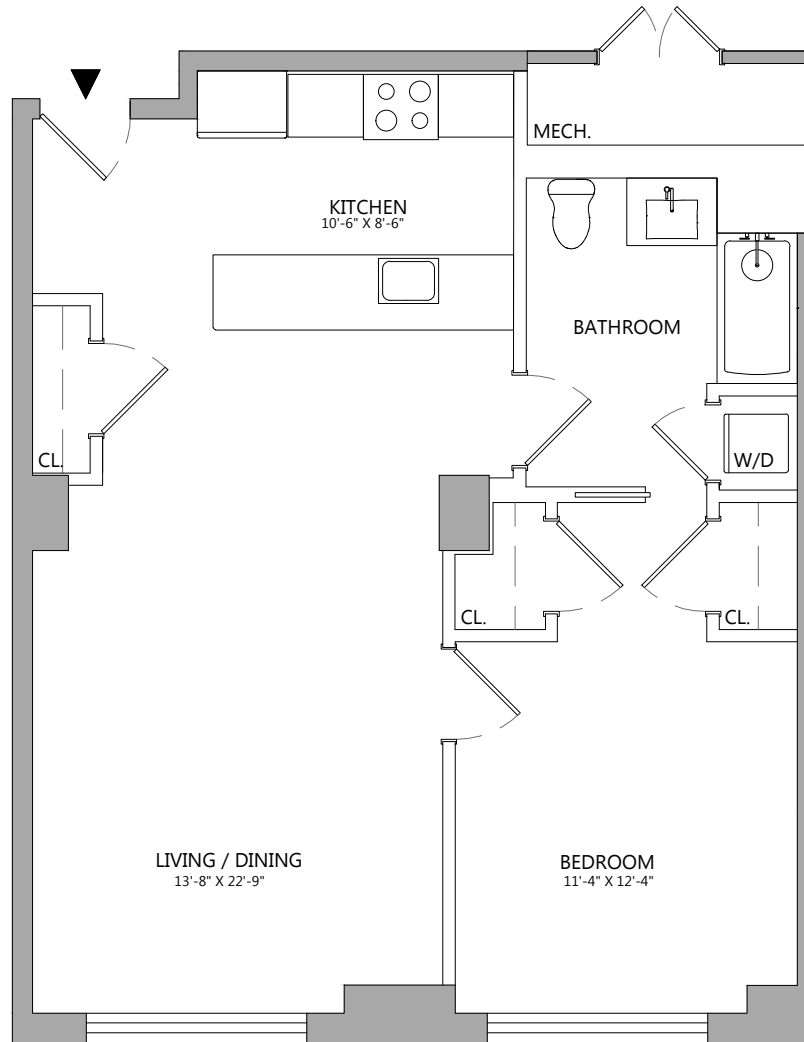

04

1 BED | 1 BATH | 820 SF

FLOORS: 5-PH
C25PP

SOHO WEST CAST IRON LOFTS COLLECTION

300 COLES STREET | JERSEY CITY | NJ 07310

ALL DIMENSIONS ARE APPROXIMATE & SUBJECT TO NORMAL CONSTRUCTION VARIANCES & TOLERANCES. DIMENSIONS ARE MAXIMUM OVERALL, SUBTRACT CUTOUTS. WE RESERVE THE RIGHT TO MAKE CHANGES DUE TO UNFORESEEN CONDITIONS. AREA CALCULATIONS ARE TAKEN FROM THE CENTERLINE OF DEMISING WALLS & INTERIOR FACE OF ALL EXTERIOR WALLS.