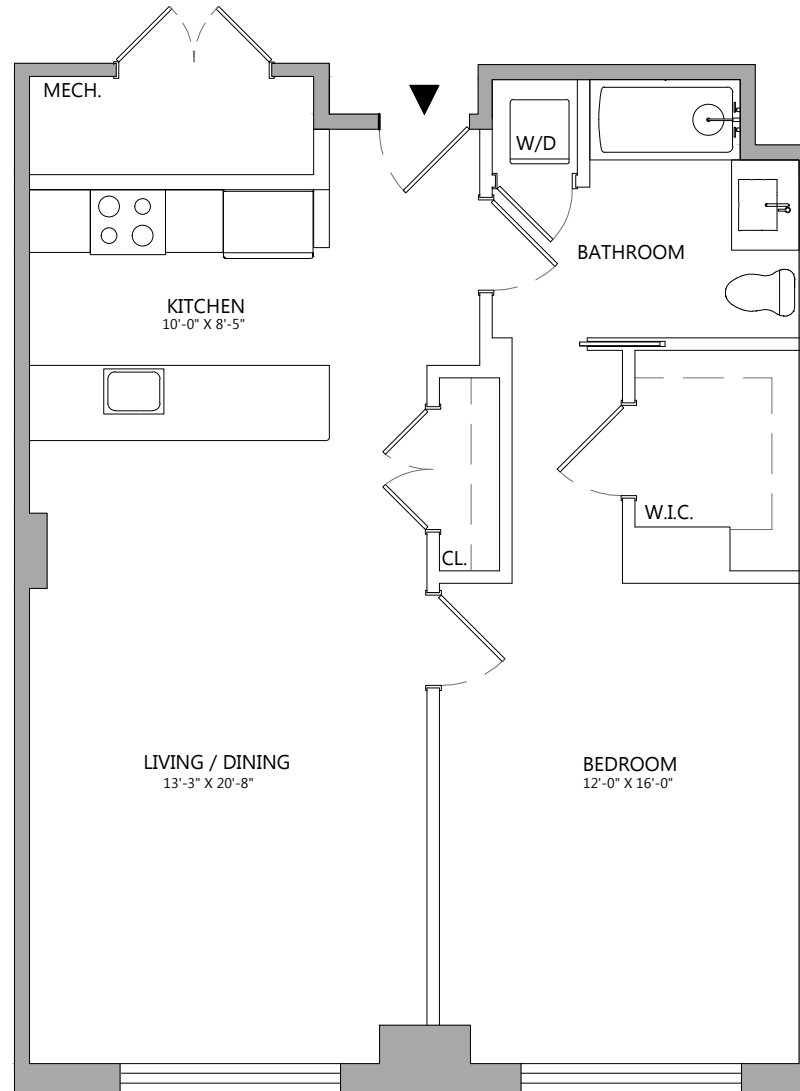

06

1 BED | 1 BATH | 845 SF

FLOORS: 5-PH
C25DA

SOHO WEST
**CAST IRON
LOFTS**
COLLECTION

300 COLES STREET | JERSEY CITY | NJ 07310

ALL DIMENSIONS ARE APPROXIMATE & SUBJECT TO NORMAL CONSTRUCTION VARIANCES & TOLERANCES. DIMENSIONS ARE MAXIMUM OVERALL, SUBTRACT CUTOUTS. WE RESERVE THE RIGHT TO MAKE CHANGES DUE TO UNFORESEEN CONDITIONS. AREA CALCULATIONS ARE TAKEN FROM THE CENTERLINE OF DEMISING WALLS & INTERIOR FACE OF ALL EXTERIOR WALLS.