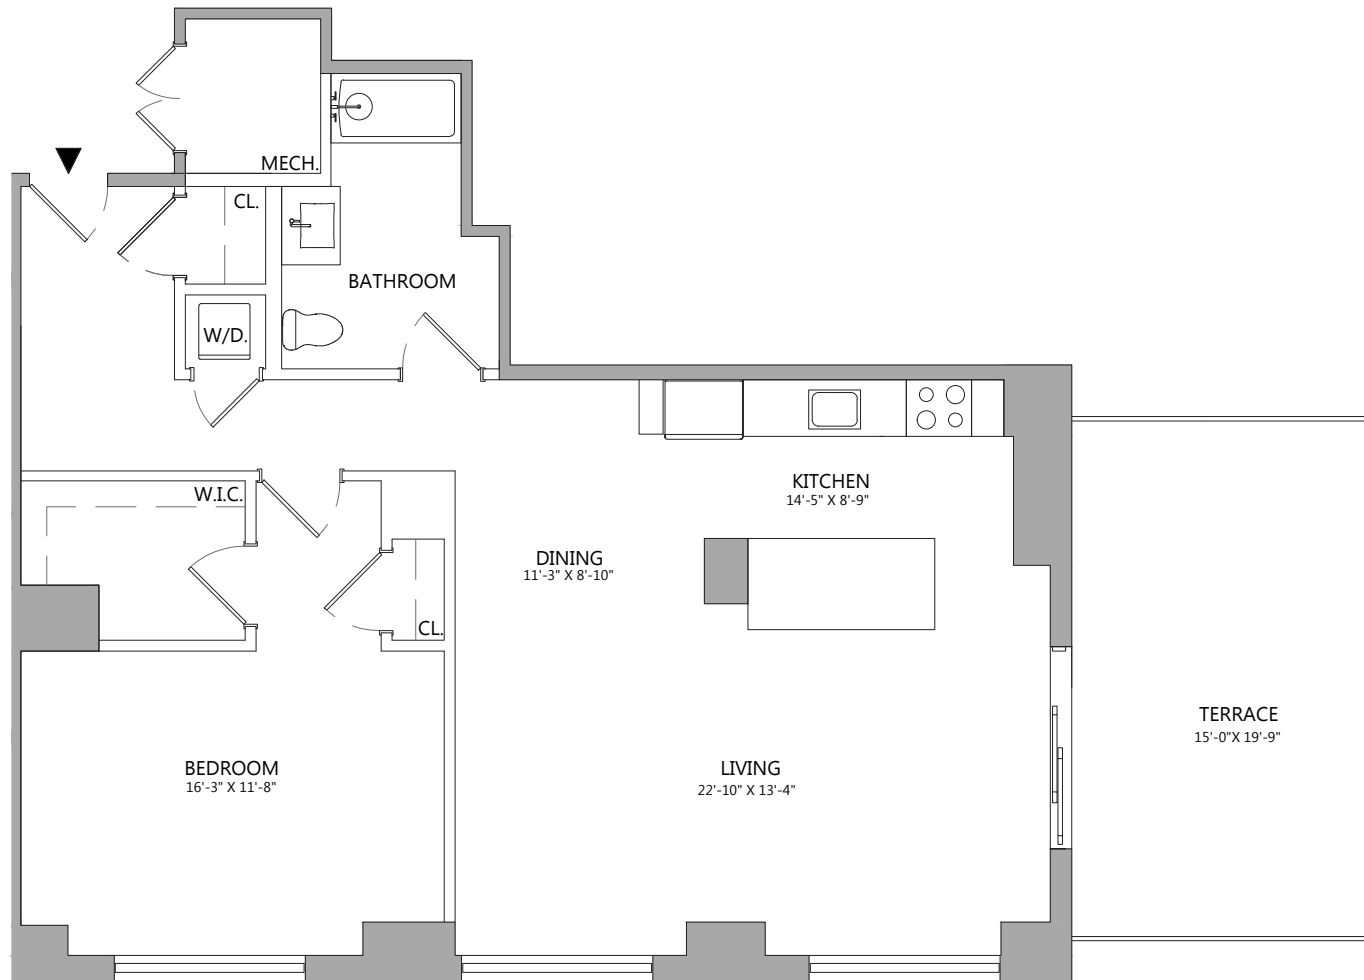

# 07

1 BED | 1 BATH | 1,070 SF

FLOORS: 5  
E05AW

17TH STREET

SOHO WEST  
**CAST IRON  
LOFTS**  
COLLECTION

300 COLES STREET | JERSEY CITY | NJ 07310

ALL DIMENSIONS ARE APPROXIMATE & SUBJECT TO NORMAL CONSTRUCTION VARIANCES & TOLERANCES. DIMENSIONS ARE MAXIMUM OVERALL, SUBTRACT CUTOUTS. WE RESERVE THE RIGHT TO MAKE CHANGES DUE TO UNFORESEEN CONDITIONS. AREA CALCULATIONS ARE TAKEN FROM THE CENTERLINE OF DEMISING WALLS & INTERIOR FACE OF ALL EXTERIOR WALLS.